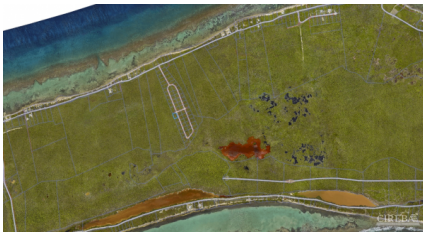

Type: Land

Width: 90

Depth: 143

Status: Current

LITTLE CAYMAN LOT 0.38 EAST END

District: Little Cayman, Cayman Islands Price: CI\$49,000
MLS# 417515 Type: Land
Width: 110 Depth: 160
Status: Current

REDUCED- LITTLE CAYMAN LOT NEAR POINT OF SANDS

District: Little Cayman, Cayman Islands Price: CI\$40,000
MLS# 417106 Type: Land
Width: 106 Depth: 107
Status: Reduced

LITTLE CAYMAN EAST 0.3017 ACRES

District: Little Cayman, Cayman Islands Price: US\$48,360
MLS# 411282 Type: Land
Width: 100 Depth: 130
Status: Current

LITTLE CAYMAN EAST .24 ACRE

District: Little Cayman, Cayman Islands Price: US\$40,000
MLS# 415952 Type: Land
Width: 99.50 Depth: 92
Status: Current

LITTLE CAYMAN EAST LAND .24 ACRE

District: Little Cayman, Cayman Islands Price: US\$40,000
MLS# 415951 Type: Land
Width: 99.50 Depth: 92
Status: Current