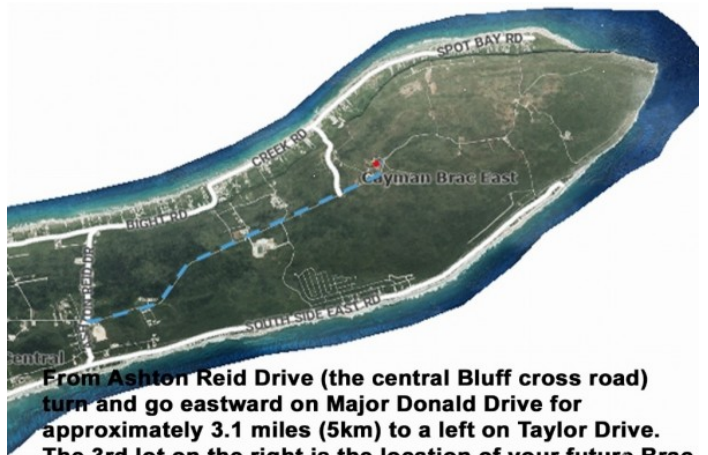

PROPERTY DESCRIPTION

Perched majestically atop "The Bluff" in Cayman Brac, this stunning piece of land offers a unique opportunity to create your dream escape. With its enviable location on the northeastern side of Taylor Drive, this parcel of land stands proudly at around 100 feet above mean sea level, providing breathtaking panoramic views of the surrounding area. Spanning an impressive 0.35 acres, with a depth of 150 feet and a width of 101 feet, this property offers ample space to bring your vision to life. Whether you dream of building a lavish retreat or a charming getaway home, this idyllic land bank serves as the perfect canvas for your future sanctuary. Nestled in the serene surroundings of Cayman Brac, known for its stunning natural beauty and tranquil atmosphere, this property offers a peaceful retreat from the hustle and bustle of everyday life. Imagine waking up to gentle breezes and basking in the warm Caribbean sun as you sip your morning coffee on your future property. With its prime location and generous size, this land parcel presents endless possibilities for those seeking a slice of paradise in Cayman Brac. Don't miss this rare opportunity to secure your own piece of heaven and create the lifestyle you've always dreamed of. Embrace the charm and beauty of Cayman Brac with this exceptional property offering.

IMAGES

From Ashton Reid Drive (the central Bluff cross road) turn and go eastward on Major Donald Drive for approximately 3.1 miles (5km) to a left on Taylor Drive. The 3rd lot on the right is the location of your future Brac home.