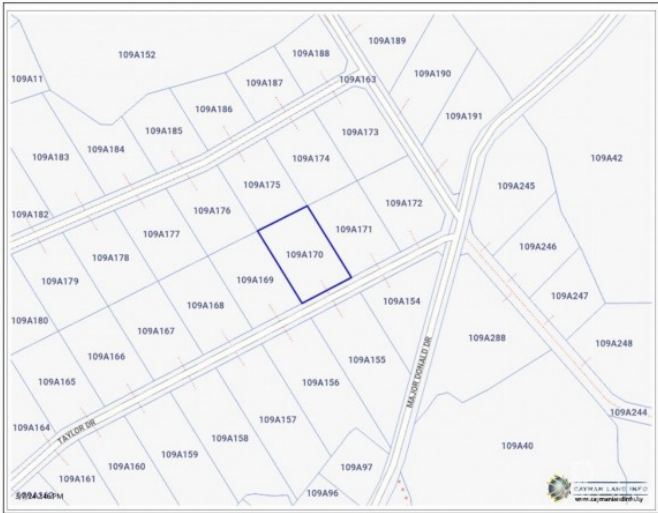

PROPERTY DESCRIPTION

Perched majestically atop "The Bluff" in Cayman Brac, this stunning piece of land offers a unique opportunity to create your dream escape. With its enviable location on the northeastern side of Taylor Drive, this parcel of land stands proudly at around 100 feet above mean sea level, providing breathtaking panoramic views of the surrounding area. Spanning an impressive 0.35 acres, with a depth of 150 feet and a width of 101 feet, this property offers ample space to bring your vision to life. Whether you dream of building a lavish retreat or a charming getaway home, this idyllic land bank serves as the perfect canvas for your future sanctuary. Nestled in the serene surroundings of Cayman Brac, known for its stunning natural beauty and tranquil atmosphere, this property offers a peaceful retreat from the hustle and bustle of everyday life. Imagine waking up to gentle breezes and basking in the warm Caribbean sun as you sip your morning coffee on your future property. With its prime location and generous size, this land parcel presents endless possibilities for those seeking a slice of paradise in Cayman Brac. Don't miss this rare opportunity to secure your own piece of heaven and create the lifestyle you've always dreamed of. Embrace the charm and beauty of Cayman Brac with this exceptional property offering.

IMAGES

From Ashton Reid Drive (the central Bluff cross road) turn and go eastward on Major Donald Drive for approximately 3.1 miles (5km) to a left on Taylor Drive. The 3rd lot on the right is the location of your future Brac home.